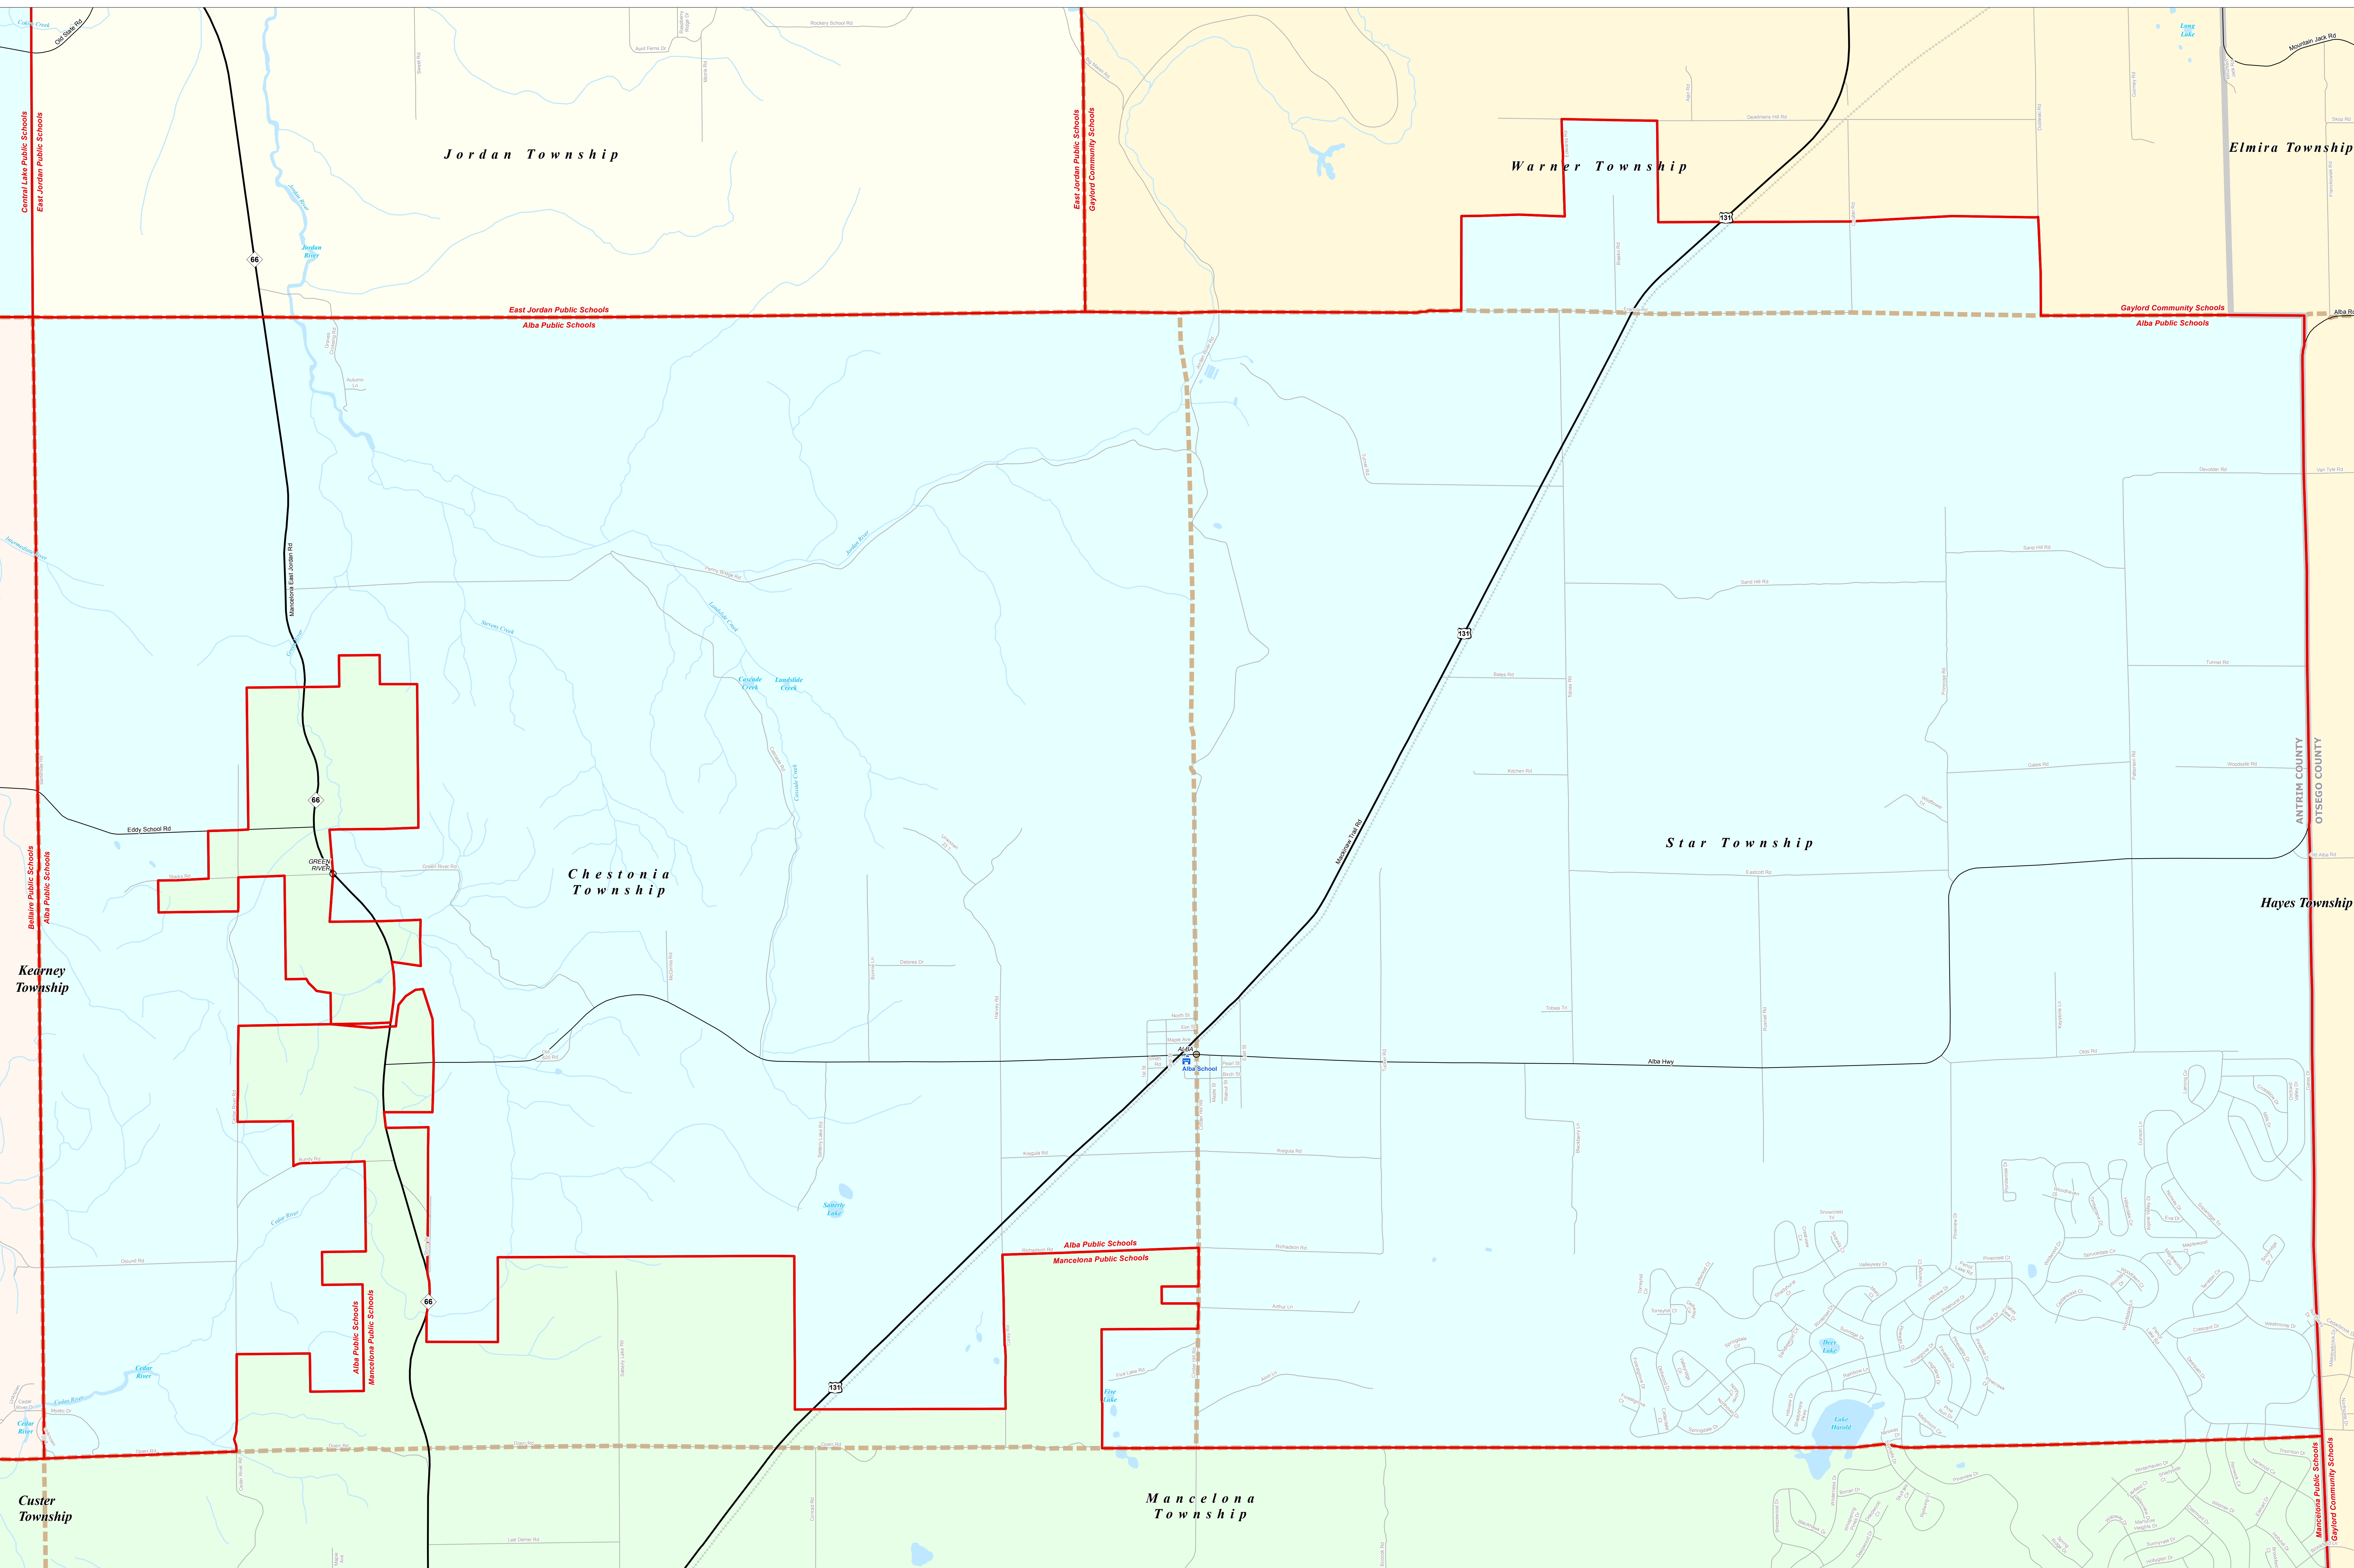

ALBA PUBLIC SCHOOLS

Traverse Bay Area ISD

0 0.25 0.5 1 Miles

Legend	
	School District
	County
	City
	Township
	Village
	Census Designated Place
	Unincorporated Place
	School
	Freeway
	Highway
	Primary Road
	Local Road
	Railroad
	Water Feature
	River, Stream, or Drain